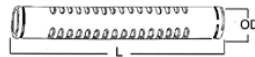

## REPLACEMENT SCREENS FOR FILTERS

- 24-140 mesh screens are Polyester.
- 250-1000 mesh screens are Stainless steel.

NT Screen L	OD	
NT30	5 1/8	1 1/8
NT60	8 1/8	1 5/8
NT120	10	1 7/8

L Screen L	OD	
L60	9 7/8	1 5/8
L120	14 7/8	1 7/8