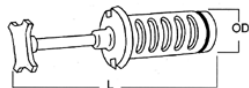

NT Sep Scrn L	OD	
NT1.5SC	8 1/8	1 5/8
NT2SC	10	1 7/8